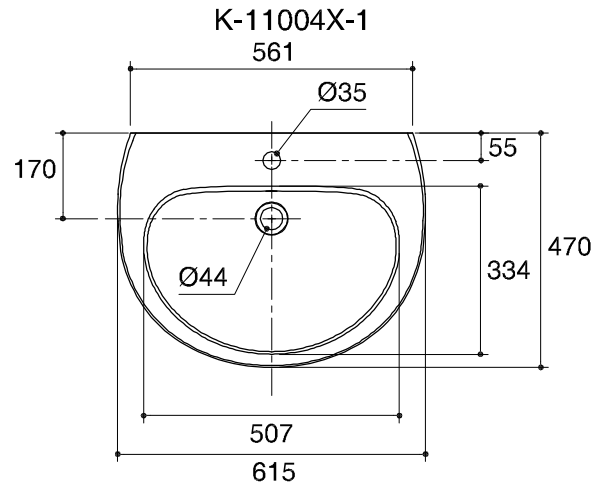

Dimensions are approximate.

Unit: mm.

SKU	K-11004X-1-WK/K-10995X-WK
Name	BAGAN
Description	PEDESTAL LAVATORY

**KARAT**

\* The recommended dimension for installation can be adjusted according to user preferences and layout.