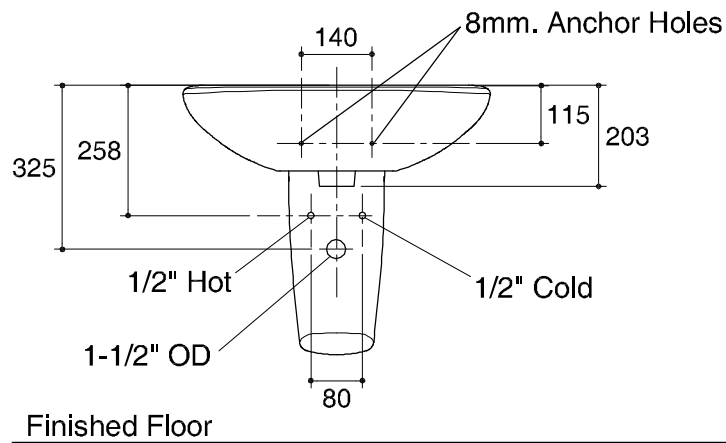

Dimensions are approximate.

Unit: mm.

SKU	K-11004X-1-WK/K-10995X-WK
Name	BAGAN
Description	PEDESTAL LAVATORY

**KARAT**

\* The recommended dimension for installation can be adjusted according to user preferences and layout.