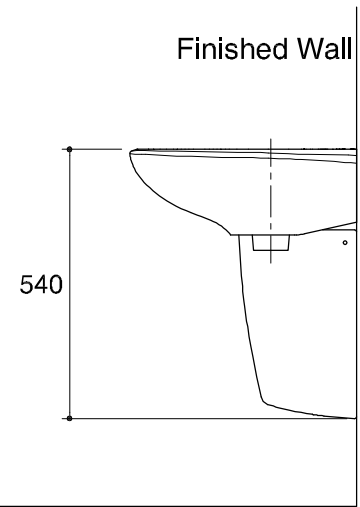

Dimensions are approximate.

Unit: mm.

SKU	K-11004X-1-WK/K-10995X-WK
Name	BAGAN
Description	PEDESTAL LAVATORY

**KARAT**

\* The recommended dimension for installation can be adjusted according to user preferences and layout.