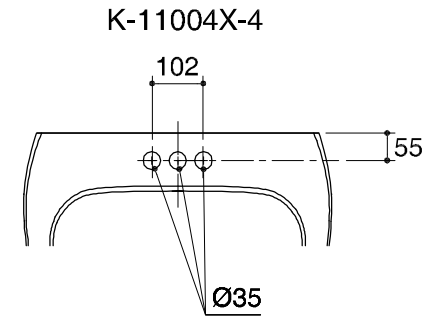

Dimensions are approximate.

Unit: mm.

SKU	K-11004X-1-WK/K-10995X-WK
Name	BAGAN
Description	PEDESTAL LAVATORY

**KARAT**

\* The recommended dimension for installation can be adjusted according to user preferences and layout.